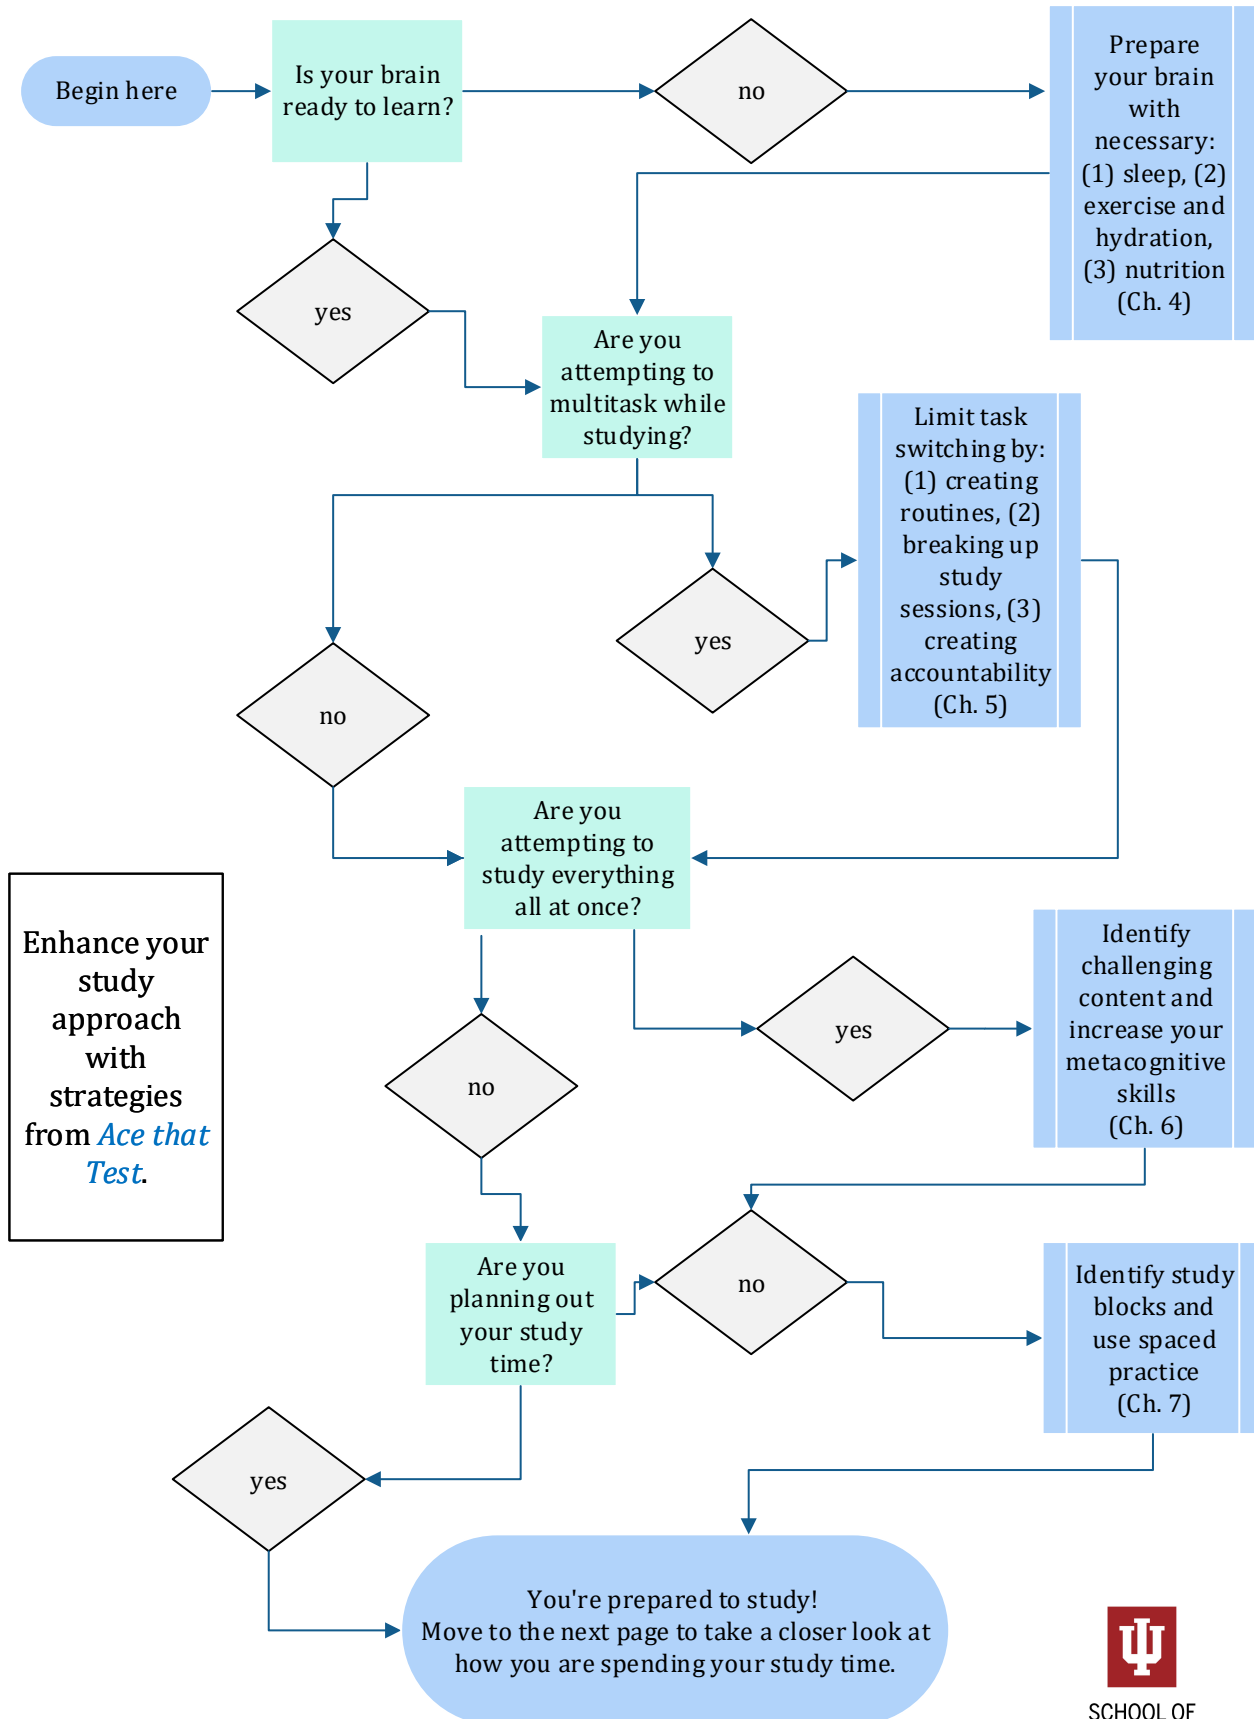

To make your study time more effective, identify where you have opportunities for improvement.

SCHOOL OF
OPTOMETRY

You're prepared to study, but how are you using your time? See how you can use more effective study strategies.

Enhance your study approach with strategies from *Ace that Test*.